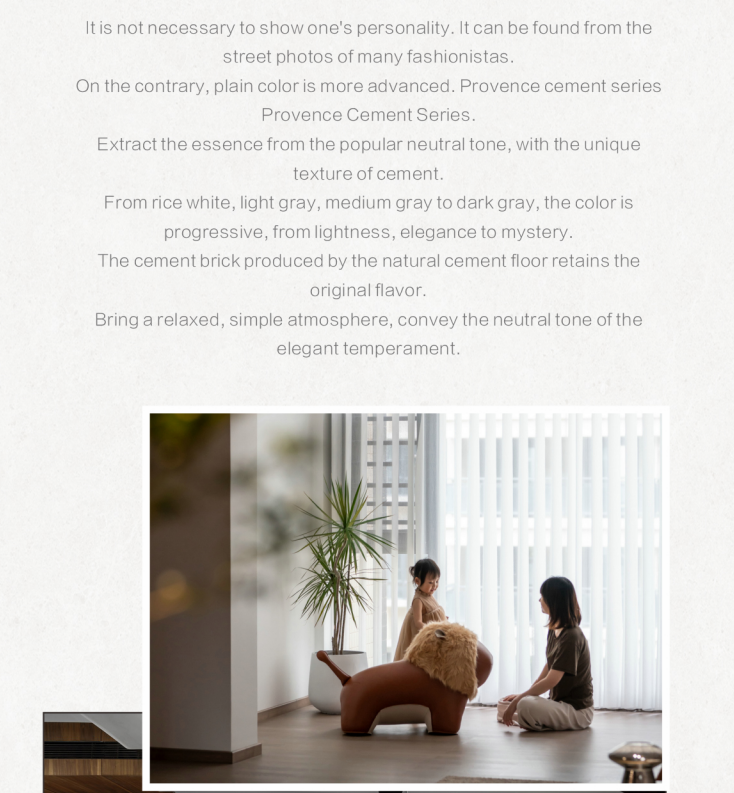

Newbee

纽密 | 瓷砖

复刻真实自然之美

PROVENCE CREAM CEMENT SERIES

普罗旺斯 奶油水泥系列

— 高级奶油风 —

要彰显个性并非五彩斑斓不可，从许多时尚达人的街拍合照发现，素色反而更显高级感。普罗旺斯水泥系列Provence Cement Series，从流行的中性色调中提炼精髓，以水泥独有粗细有致的质感。从米白、浅灰、中灰到深灰，色泽层层递进，从轻盈、优雅到神秘。由天然水泥地而催生的水泥砖，保留着原始的味道，带来放松、质朴的氛围，传递中性色调的素雅气质。

It is not necessary to show one's personality. It can be found from the street photos of many fashionistas.

On the contrary, plain color is more advanced. Provence cement series Provence Cement Series.

Extract the essence from the popular neutral tone, with the unique texture of cement.

From rice white, light gray, medium gray to dark gray, the color is progressive, from lightness, elegance to mystery.

The cement brick produced by the natural cement floor retains the original flavor.

Bring a relaxed, simple atmosphere, convey the neutral tone of the elegant temperament.