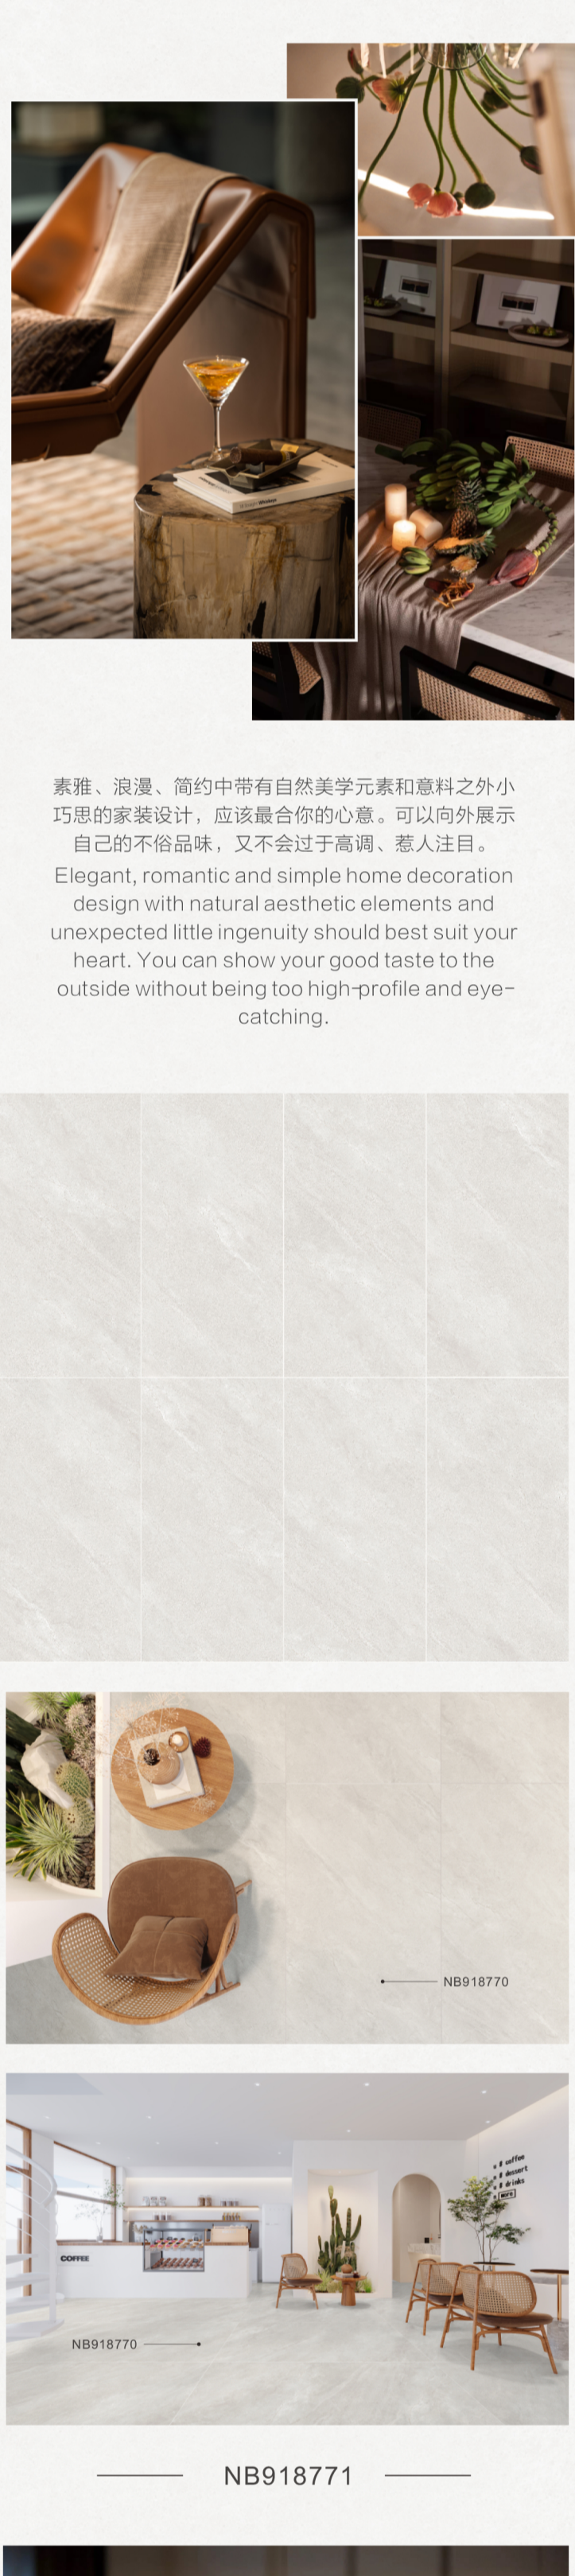

天然石材纹理的复刻，观感自然、素雅，立体质感强，表面触感细腻柔和

The reproduction of natural stone texture makes it look natural, simple and elegant, with strong three-dimensional texture and delicate and soft surface touch

NB918770
Size: 900x1800mm

NB918771
Size: 900x1800mm

表面质感特写

NB918770

素雅、浪漫、简约中带有自然美学元素和意料之外小巧思的家装设计，应该最合你的心意。可以向外展示自己的不俗品味，又不会过于高调、惹人注目。

Elegant, romantic and simple home decoration design with natural aesthetic elements and unexpected little ingenuity should best suit your heart. You can show your good taste to the outside without being too high-profile and eye-catching.