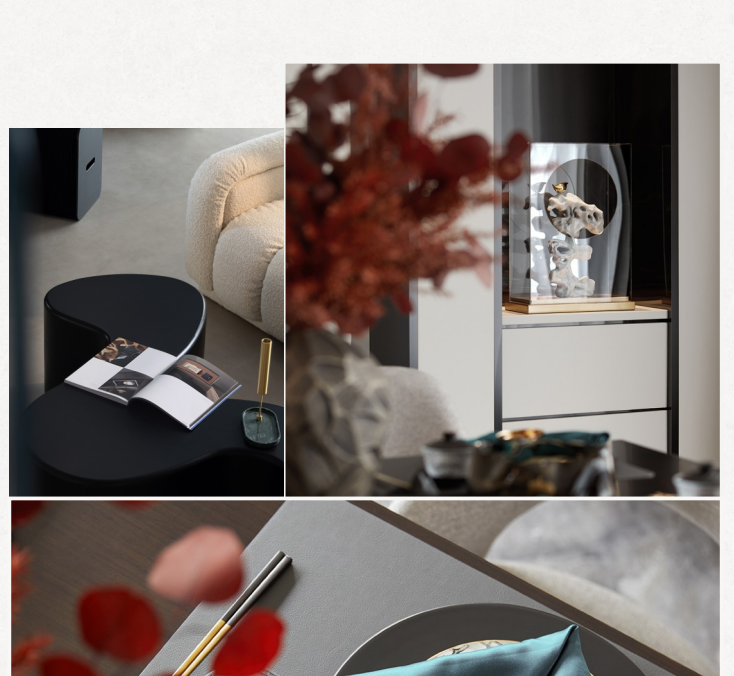

Newbee
纽密 瓷砖
复刻真实自然之美

ANNECY SERIES
安纳西系列

当流行元素趋于简约
当个人感受的表达越来越被重视
轻松、舒适渐成当下居住的主调
我们在现代与自然之间
找寻一片栖息之所
找寻生活原本的舒适与自然

When popular elements tend to be simple
When the expression of personal feelings is more and more valued
Relaxation and comfort have gradually become the main theme of current living
We are between modern and nature
Find a habitat
Find the original comfort and nature of life

ANNECY SERIES

全新真石釉哑雕工艺，独特釉料工艺结合微模具技术，亲肤触感，6°低光感，拒绝光污染，视觉更舒适
New genuine stone glaze dumb carving process, unique glaze process combined with micro-mold technology, skin-friendly touch, 6° low light sense, no light pollution, more comfortable vision
天然石材纹理的复刻，观感自然、素雅，立体质感强，表面触感细腻柔和
The reproduction of natural stone texture makes it look natural, simple and elegant, with strong three-dimensional texture and delicate and soft surface touch

表面质感特写

踏遍山川秘境，探寻自然色彩肌理，意大利原创设计团队，从自然广袤的山川云海中汲取灵感，精心设计的米黄和暖灰色调，将珍稀石材纹理融入时尚多元的生活态度，突破原生石材品相，将大自然如诗如画的一面融入空间。

The original Italian design team has explored the natural color texture through the mountains and rivers. Inspired by the vast natural mountains and rivers and clouds, the carefully designed beige and warm gray tones integrate the rare stone texture into fashionable and diversified life attitude, break through the original stone appearance, and integrate the poetic and picturesque side of nature into the space.

NB918187